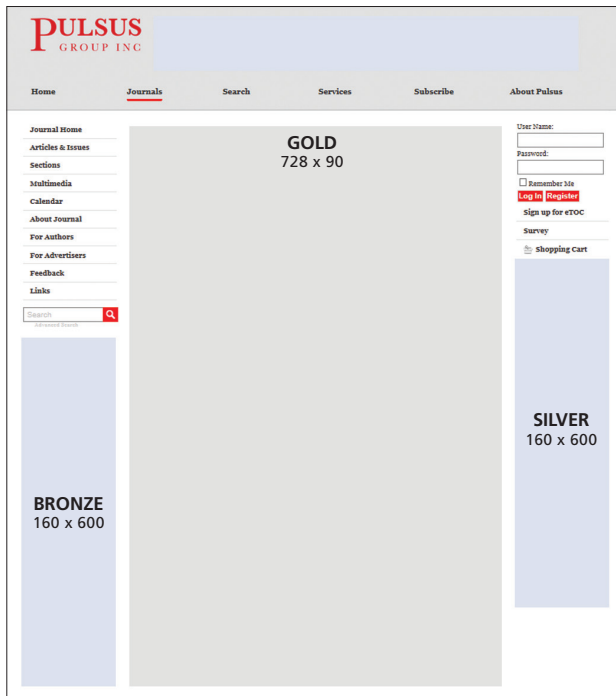

Digital Advertising

BANNER TYPE	BANNER SIZE	WIDTH	HEIGHT
GOLD	Leaderboard	728 pixels	90 pixels
SILVER	Skyscraper	160 pixels	600 pixels
BRONZE	Skyscraper	160 pixels	600 pixels
eTOC	Leaderboard	728 pixels	90 pixels

JOURNAL	RATES				
	eTOC	GOLD	SILVER	BRONZE	eTOC
<i>Plastic Surgery Case Studies</i>	2,850	\$2,500/month	\$1,800/month	\$1,500/month	\$2,000/eTOC

Direct enquiries and insertion orders to:
 Anand Anthony 40 Bloomsbury Way Lower Ground Floor
 London, United Kingdom WC1A 2SE
 Tel: +44-203-769-1765
 Email: Anand.anthony@pulsus.com